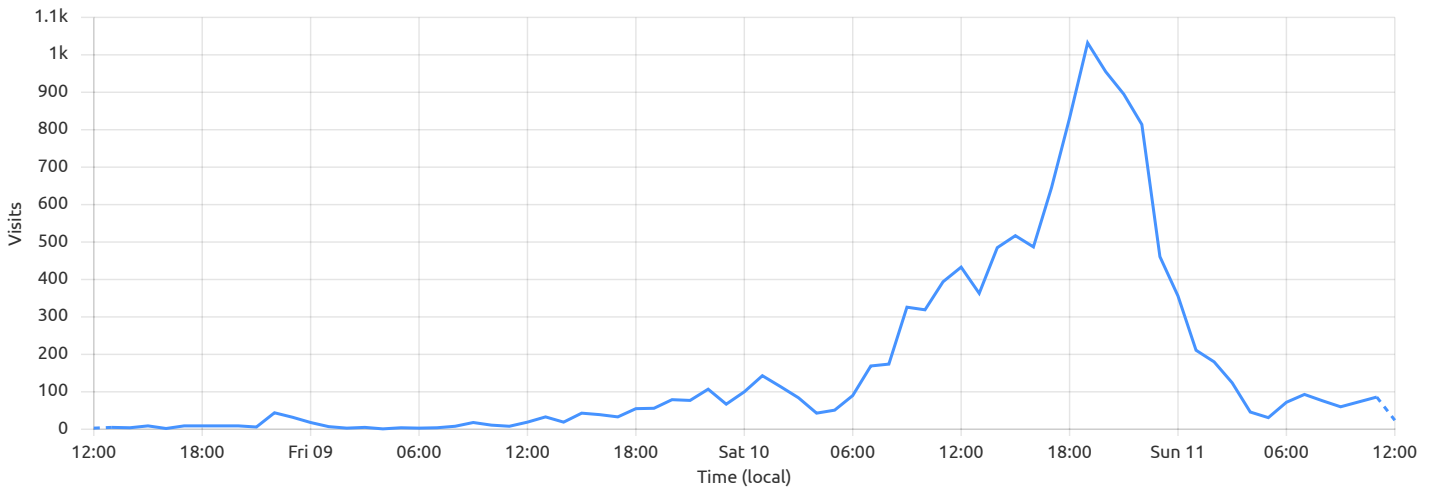

Web Analytics for all sites

Sep 8th 2022 12:33 (UTC +08:00) → Sep 11th 2022 12:33 (UTC +08:00)

Filters:

Host equals tgk.systemphoenix.net

Visits summary

When someone navigates to your website, either directly or from an external referer. One visit can consist of multiple page views.

All Referrer Host Country Path Browser ...

Total **12.21k** ● tgk.systemphoenix.net **12.21k**

Visits by country

| | |
|-------------------|--------|
| Malaysia | 11.63k |
| Singapore | 536 |
| Australia | 12 |
| Saudi Arabia | 9 |
| United States | 8 |
| Thailand | 7 |
| Indonesia | 4 |
| Brunei Darussalam | 3 |
| Korea, South | 2 |
| Ireland | 2 |