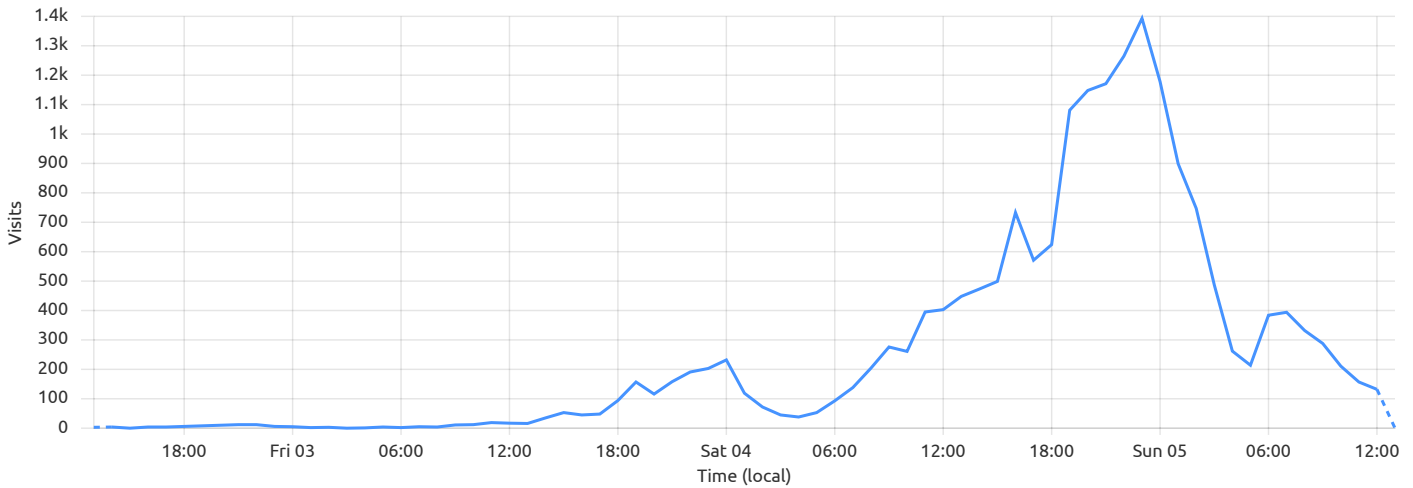

Web Analytics for all sites

Jun 2nd 2022 13:00 (UTC +08:00) → Jun 5th 2022 13:00 (UTC +08:00)

Filters:

Host equals `tgk.systemphoenix.net`

Visits summary

When someone navigates to your website, either directly or from an external referer. One visit can consist of multiple page views.

All [Referer](#) [Host](#) ⓘ [Country](#) [Path](#) [Browser](#) ...

Total **18.69k** ● `tgk.systemphoenix.net` **18.69k**

Visits by country

Malaysia	18.27k
Singapore	308
Brunei Darussalam	57
Taiwan	21
Australia	12
Unknown states, other entities or organizations	8
Thailand	6
United States	6
Indonesia	1
Japan	1